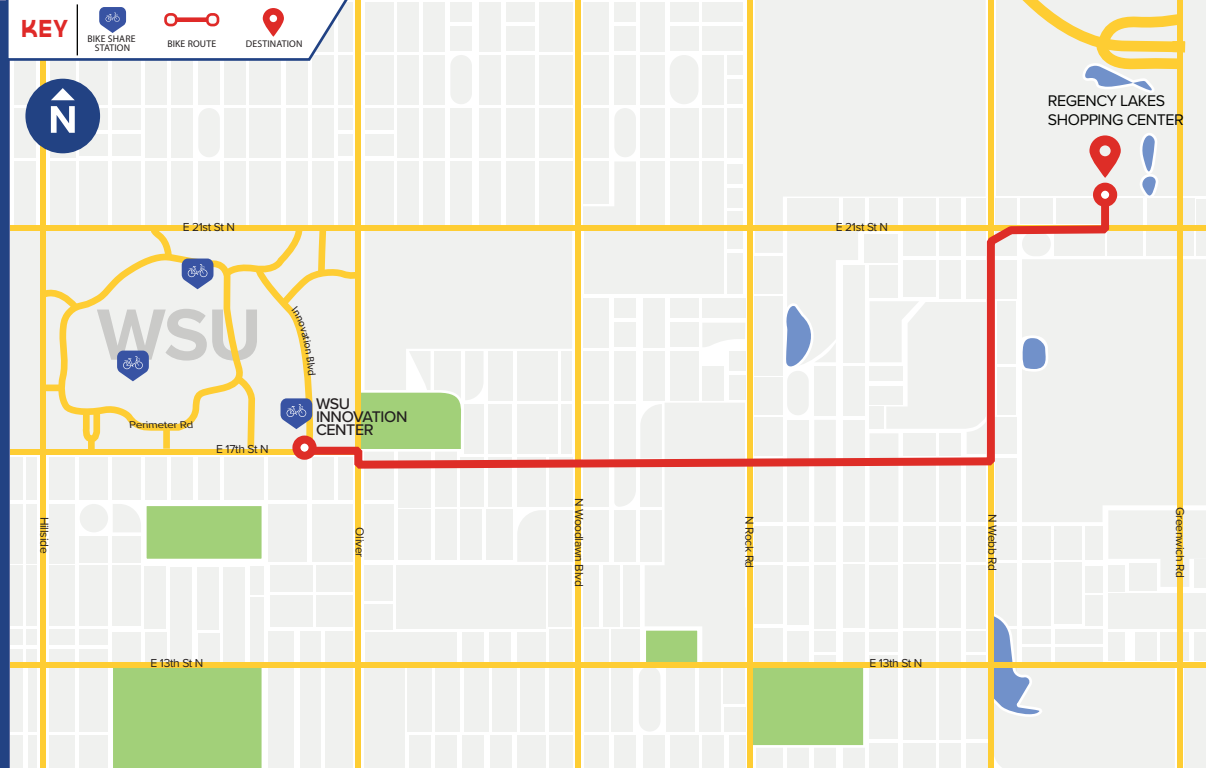

Wichita State to Regency Lakes Shopping Center

ICT ROUTES

23 minutes, 4.6 miles

- ➔ Head east on E 17th St N toward Innovation Blvd
0.2 mi
- ➔ Turn right onto Oliver
79 ft
- ↙ Turn left onto Redbud Trail
3.0 mi
- ↙ Turn left onto N 95th St E/N Webb Rd
0.5 mi
- ➔ Turn right toward E 21st St N
75 ft
- ↙ Turn left at Oak Creek Pkwy
374 ft

KEY

BIKE SHARE STATION

BIKE ROUTE

DESTINATION

Getting around Wichita just got easier!

Bike Share ICT is a convenient, affordable bike transportation system.

Whether you're an avid cyclist or an occasional rider, we have a membership option for your lifestyle:

Hourly Plan:
\$3
Pay as you go

College Student
Annual Membership:
\$20
First hour is FREE
then \$2 hourly rate

Annual Membership:
\$30
First hour is FREE
then \$2 hourly rate

BIKE LOCATIONS

To see a full, up-to-date list of Bike Share ICT stations visit:

RETURN

Return the bike to any Bike Share ICT station.

Press the "Lock" button in the app or on the bike's keypad until the light flashes. Slide down the orange tab on the ring lock and slide it down. Place the docking cable from the station into the port on the ring lock.