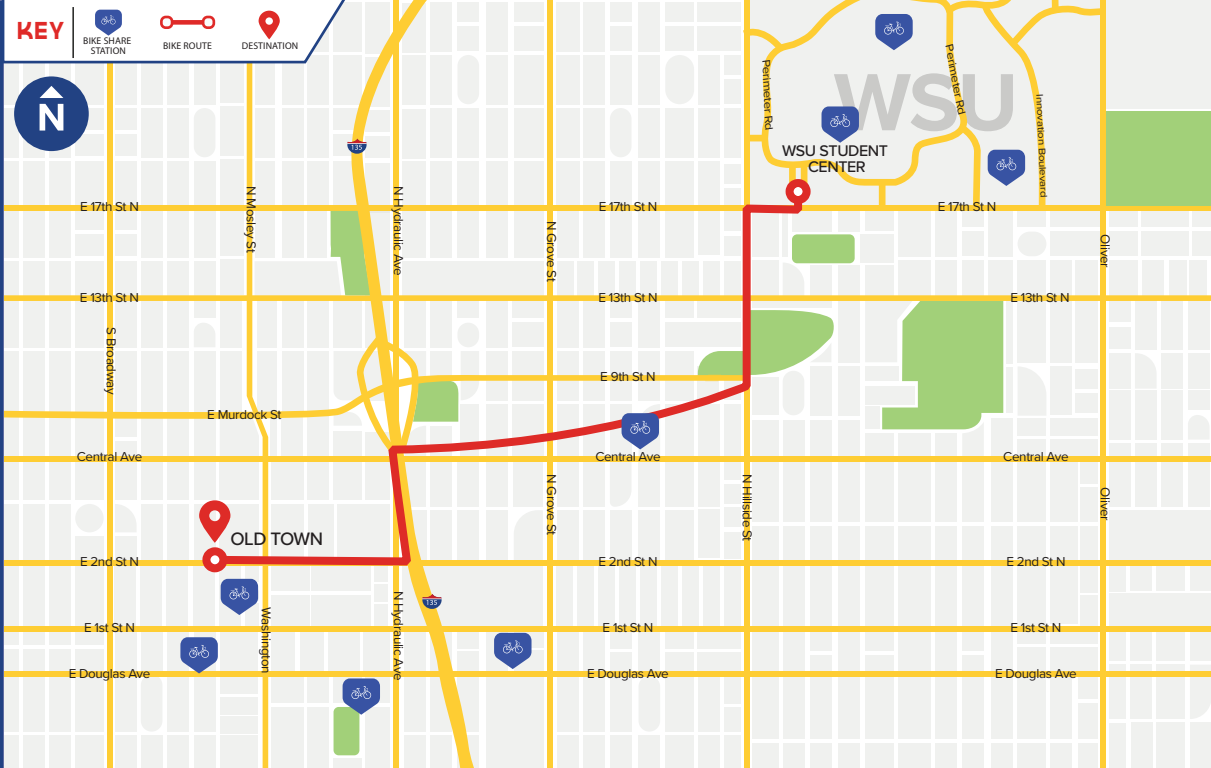

Wichita State to Old Town

ICT ROUTES

22 minutes, 3.6 miles

KEY
BIKE SHARE STATION
BIKE ROUTE
DESTINATION

Head south toward Perimeter Rd
0.1 mi

Turn right onto E 17th St N
0.2 mi

Turn left onto N Hillside St
1.1 mi

Turn right onto Redbud Trail
1.0 mi

Turn left (Onto trail under HWY 81)
0.5 mi

Turn right onto E 2nd St N
(Walk your bicycle)
62 ft

Turn right onto N Mead
49 ft

Getting around Wichita just got easier!

Bike Share ICT is a convenient, affordable bike transportation system.

If you need to make a **pit stop**, just lock the bike to a secure object like a public rack.

Never lock the bike to itself. Enjoy the fresh air and move around Wichita at your leisure.

RETURN

Return the bike to any Bike Share ICT station.

Press the "Lock" button in the app or on the bike's keypad until the light flashes. Slide down the orange tab on the ring lock and slide it down. Place the docking cable from the station into the port on the ring lock.